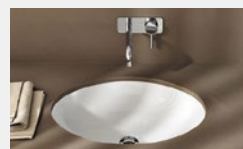

VERSATILE DESIGN

-  Washbasins in four geometric shapes: round, elliptic, oval, rectangular
-  The range consists of under-countertop, countertop, lay-on and semi-recessed basins

-  Washbasin cabinets for lay-on basins

-  The modular system offers numerous design options:

EXCELLENT HYGIENE

-  The high-quality sanitary ceramic of the washbasins is scratchproof and highly durable
-  The furniture cover plate, made of compact laminate, is easy to clean and scratch-resistant

BODY/FRONT
FURNITURE COLOURS

-  white, high-gloss coated / cover plate: white, matt coated
-  lava, matt coated
-  oak, wood-textured melamine
-  hickory dark, wood-textured melamine

DESIGN
MEETS
FUNCTION

BATHROOM SERIES GEBERIT VARIFORM

MIRROR

Geberit Option Plus mirror with direct and indirect lighting is dimmable and has an antimist function.

WASHBASIN

Rectangular Geberit VariForm washbasin. The different designs of the washbasins are a perfect match for sleek and modern bathrooms.