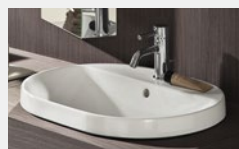

-  The modular system offers numerous design options:

EXCELLENT HYGIENE

-  The high-quality sanitary ceramic of the washbasins is scratchproof and highly durable
-  The furniture cover plate, made of compact laminate, is easy to clean and scratch-resistant

BODY/FRONT
FURNITURE COLOURS

-  white, high-gloss coated / cover plate: white, matt coated
-  lava, matt coated
-  oak, wood-textured melamine
-  hickory dark, wood-textured melamine

DESIGN
MEETS
FUNCTION

BATHROOM SERIES GEBERIT VARIFORM

MIRROR

Geberit Option Plus mirror with direct and indirect lighting is dimmable and has an antimist function.

WASHBASIN

Rectangular Geberit VariForm washbasin. The different designs of the washbasins are a perfect match for sleek and modern bathrooms.

BATHROOM FURNITURE

The Geberit VariForm furniture for lay-on basins allows the best possible use of space, because the drawers do not have a trap cutout.

ACTUATOR PLATE

Geberit Sigma80.

WC

Geberit AquaClean Mera with chrome design cover.