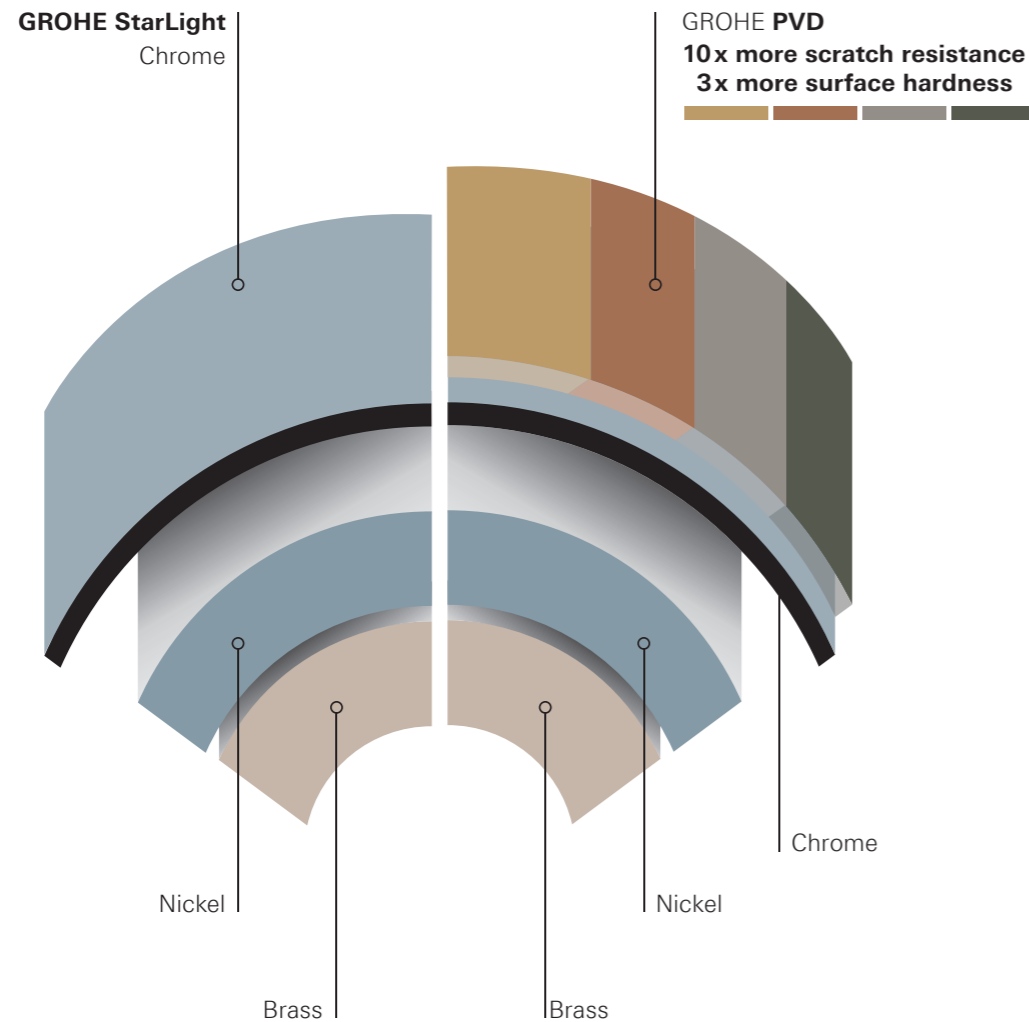

GROHE PVD UNRIVALED HARD AND SCRATCH RESISTANT.

Made-to-last surfaces ranging from precious matt to shiny like a diamond.

GROHE taps are made to look as beautiful decades on as they did the day you first fell in love with them. The special recipe to success lies in our long-lasting surface quality. GROHE uses state-of-the-art technology to deliver exceptional quality finishes. The physical vapour deposition (PVD) process ensures that the surface composition is three-times harder, delivering glistening gold or sophisticated stainless-steel finishes. As well as being harder, the surface is also ten times more scratch resistant, so it can be cherished for a lifetime.