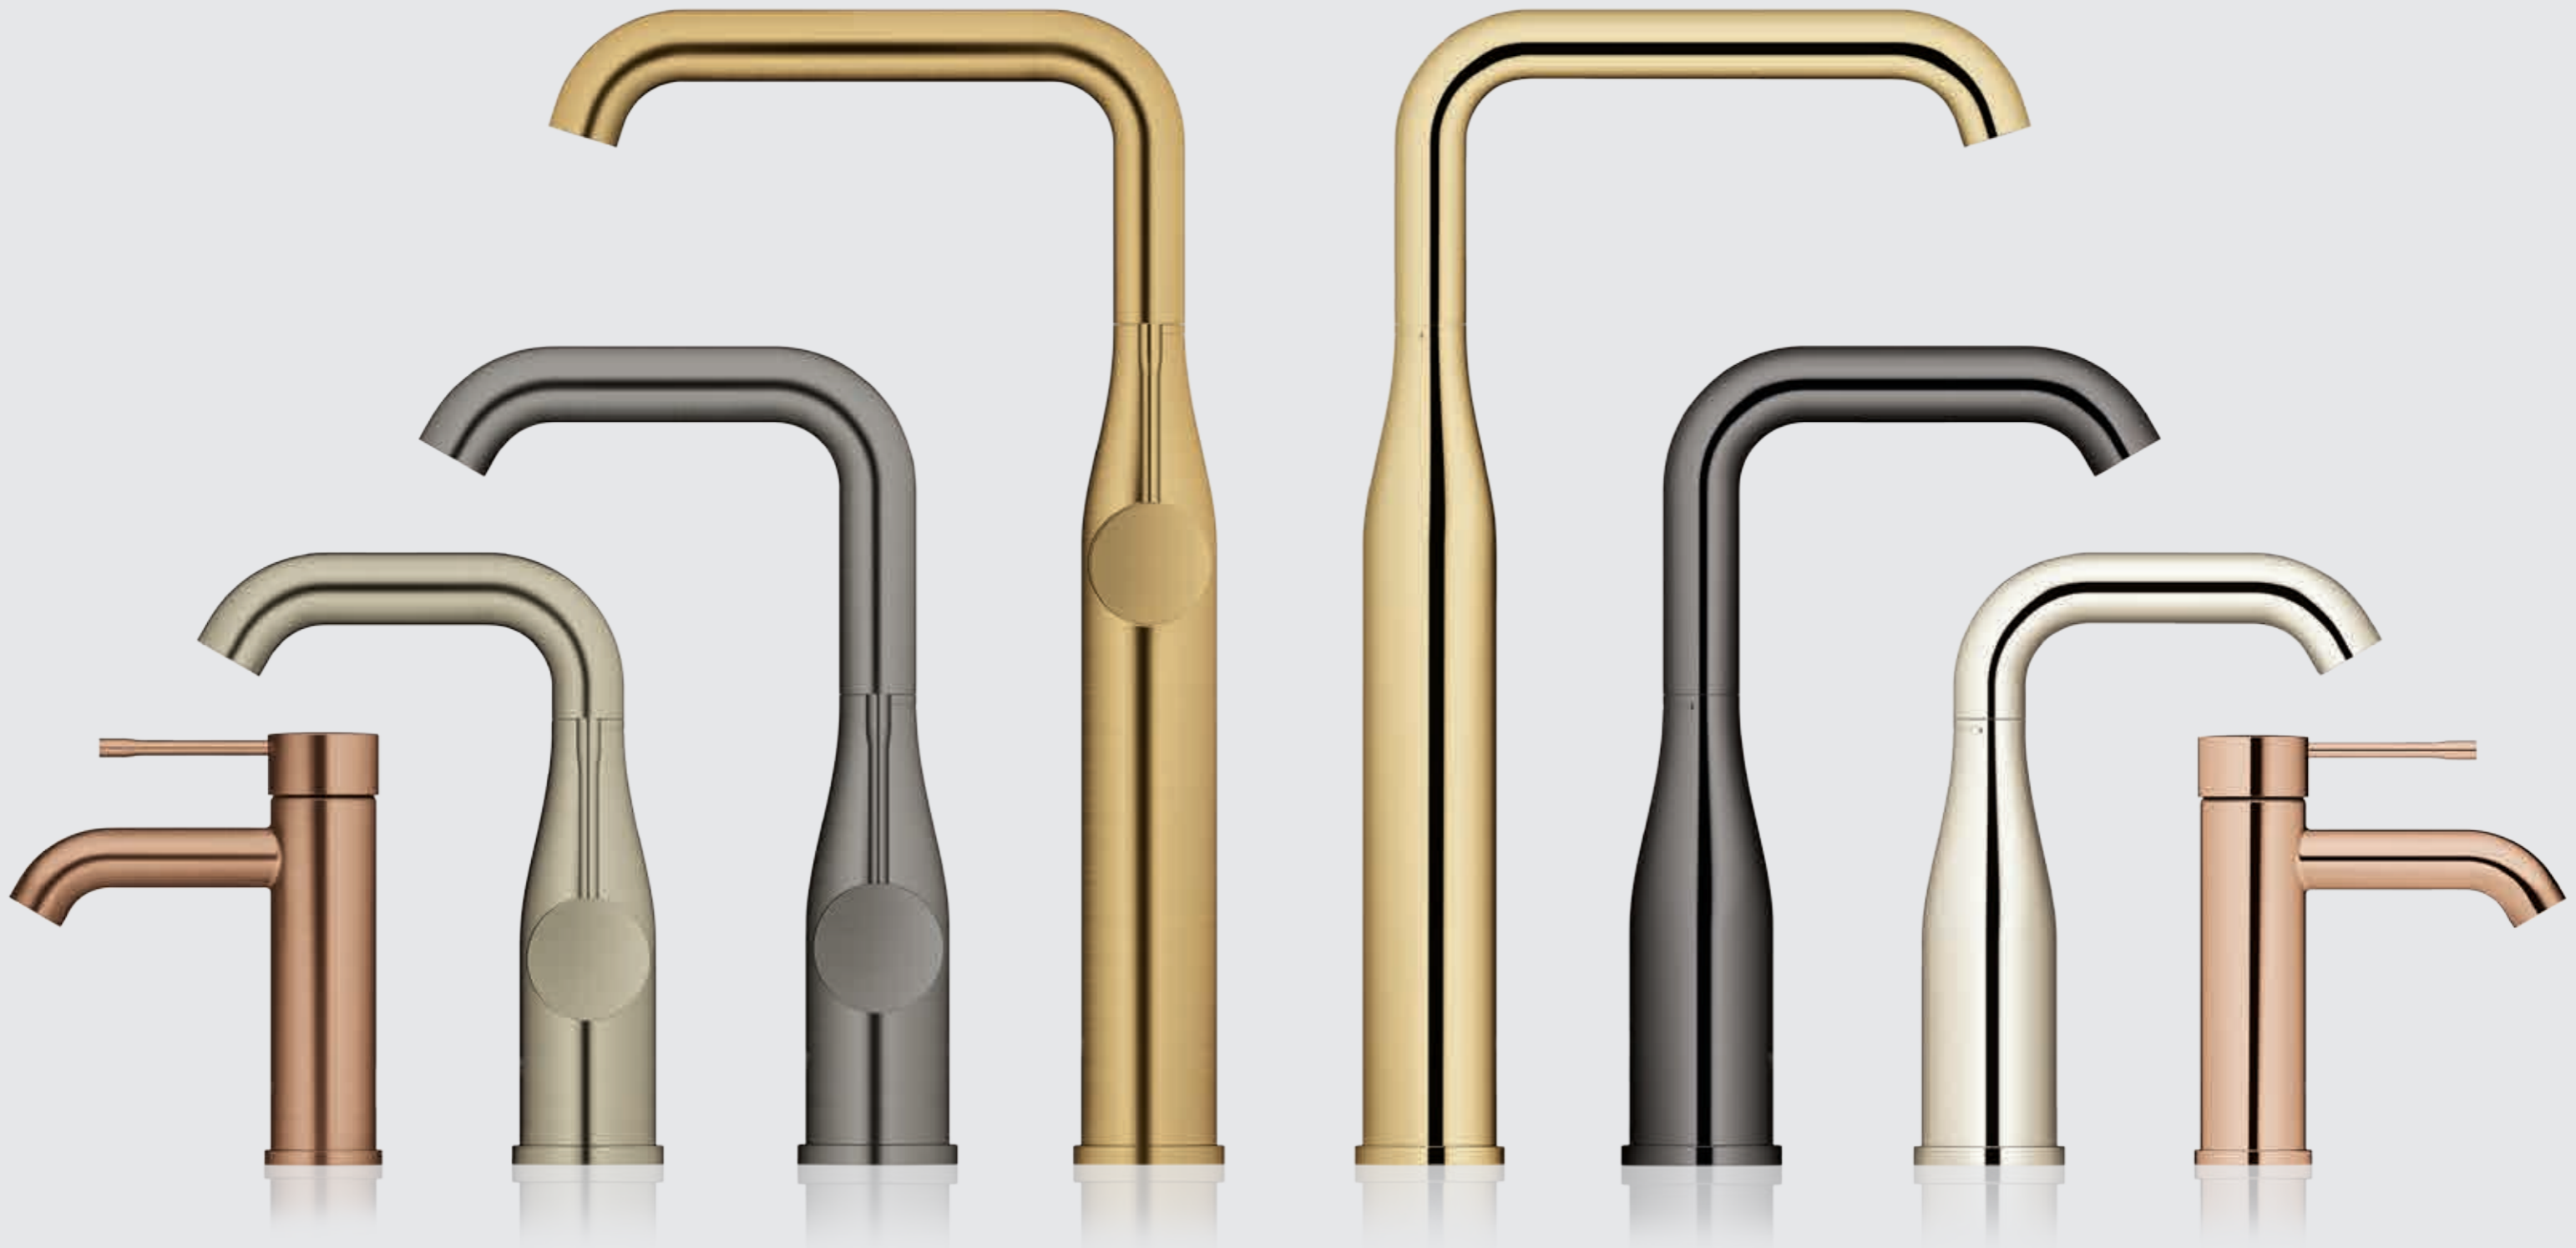

FREEDOM OF CHOICE DISCOVER YOUR PERSONAL STYLE